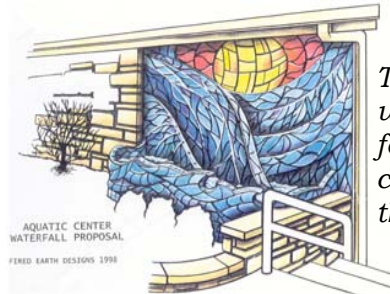

The ceramic sun and water geysers in this fountain prepare children for a day at the public pool