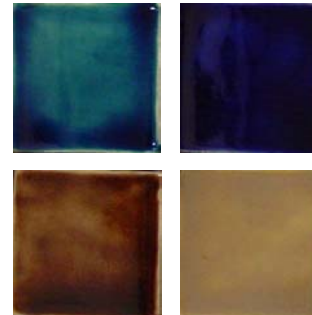

Wet-cut

Sculpture

Sculptural & Wet-cut

TR Series Glaze (Special Order Only)

Custom Examples

Drawing Stage

Finished Product

These 4 ten foot trees with woman figures surround each corner of this center fireplace