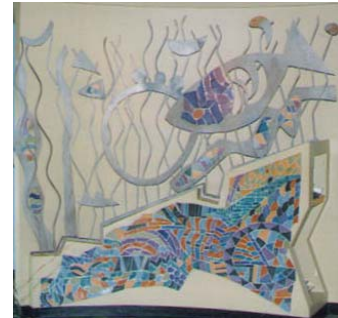

This wrought iron and ceramic designed hostess stand greets the guests of a sea food restaurant