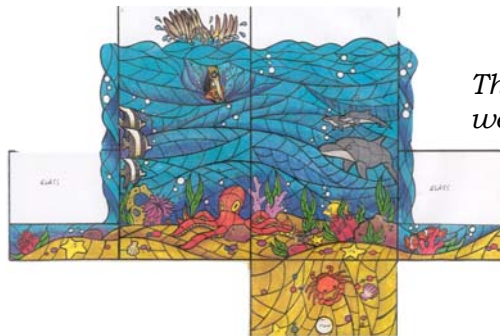

This shower has a beautiful wet-cut sea theme